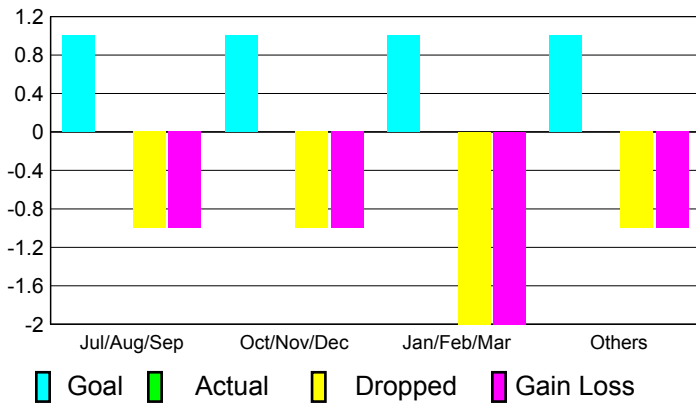

2010-2011 GMT Reports for District (or Undistricted) **District 4 C1**

GMT: **DANA M BIGGS**

Location: **CALIFORNIA**

GMT CA: **1**

CLUBS

**Club Results
2010-2011**

**Clubs
2009-2010**

Month	New Club Goal	Actual New Clubs	Actual Dropped Clubs	Gain/Loss of Clubs	Gain/Loss of Clubs
Jul/Aug/Sep	1	0	-1	-1	0
Oct/Nov/Dec	1	0	-1	-1	0
Jan/Feb/Mar	1	0	-2	-2	0
Apr/May/June	1	0	-1	-1	0
Totals	4	0	-5	-5	0

Club Results 2010-2011

Goal, New, Dropped, Gain/Loss

Comparison of Club Gain/Loss

Current Year Compared to the Previous Year

YTD Status Quo Clubs 2010-2011

Status Quo Clubs Compared to Status Quo Members

MEMBERSHIP

**Membership Results
2010-2011**

**Membership
2009-2010**

Month	Net Memb Goal	Actual New Memb	Actual Dropped Memb	Gain/Loss of Memb	Gain/Loss of Memb
Jul/Aug/Sep	25	30	-38	-8	-4
Oct/Nov/Dec	32	35	-53	-18	-4
Jan/Feb/Mar	31	36	-51	-15	18
Apr/May/June	25	36	-75	-39	-13
Totals	113	137	-217	-80	-3