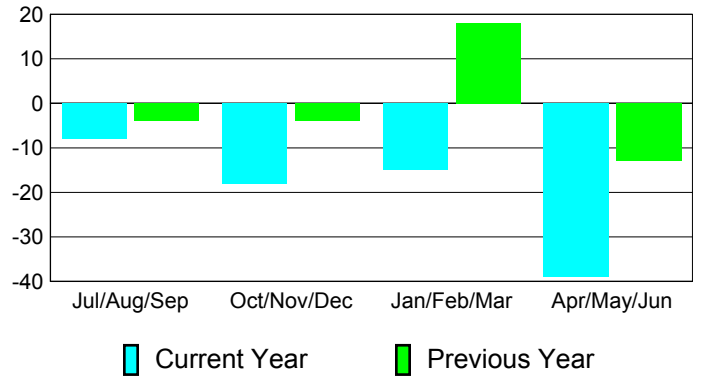

**Membership Results
2010-2011**

**Membership
2009-2010**

Month	Net Memb Goal	Actual New Memb	Actual Dropped Memb	Gain/Loss of Memb	Gain/Loss of Memb
Jul/Aug/Sep	25	30	-38	-8	-4
Oct/Nov/Dec	32	35	-53	-18	-4
Jan/Feb/Mar	31	36	-51	-15	18
Apr/May/June	25	36	-75	-39	-13
Totals	113	137	-217	-80	-3

Membership Results 2010-2011

Goal, New, Dropped, Gain/Loss

Comparison of Membership Gain/Loss

Current Year Compared to the Previous Year

Gender Comparison 2010-2011

Jul/Aug/Sep

Oct/Nov/Dec

Jan/Feb/Mar

Apr/May/June

Male

Female