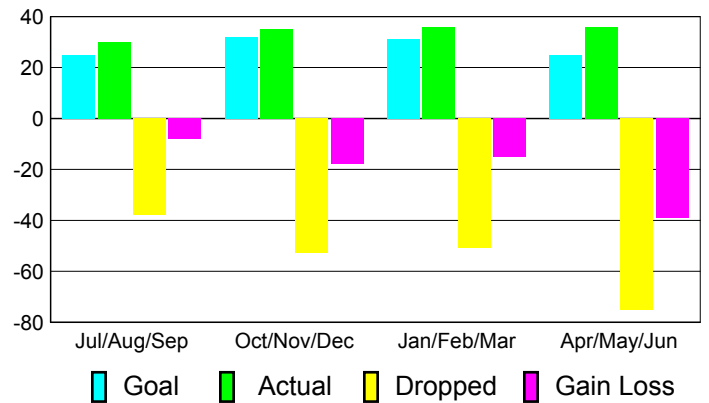

Membership Results 2010-2011

Goal, New, Dropped, Gain/Loss

Comparison of Membership Gain/Loss

Current Year Compared to the Previous Year